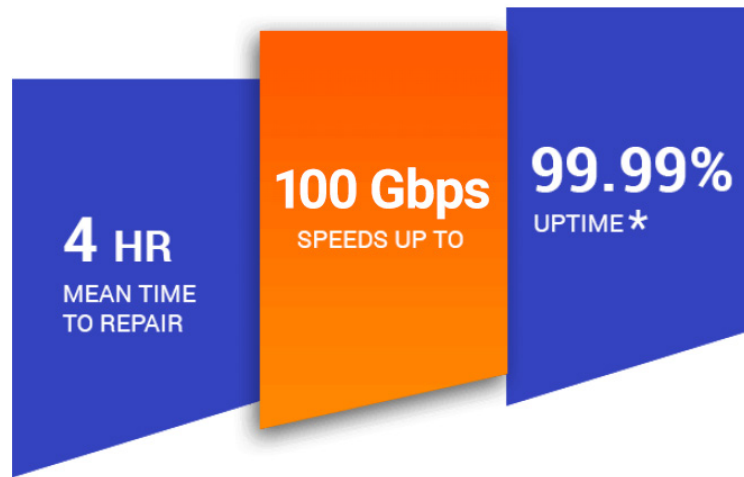

*Depending on service type and addition of Failover services.

Additional Services Complimenting
Managed WiFi

- ✓ [SD-WAN](#)
- ✓ [WiFi Access](#)
- ✓ [Broadband Internet](#)

Visit www.fusionconnect.com to learn more.

Or, contact a Fusion Connect Business Consultant today at **888-301-1721**.